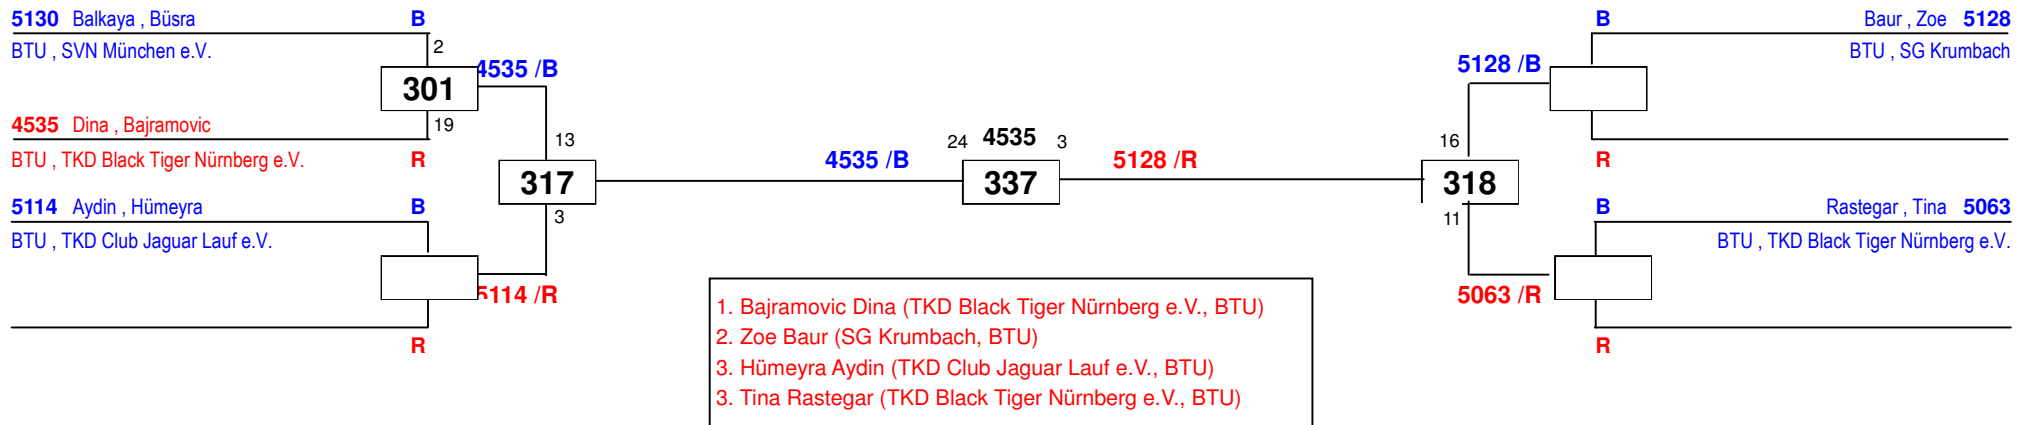

Int. Challenge Cup 2017

am 05.03.2017

J Bw-55 LK II

Draw Sheet