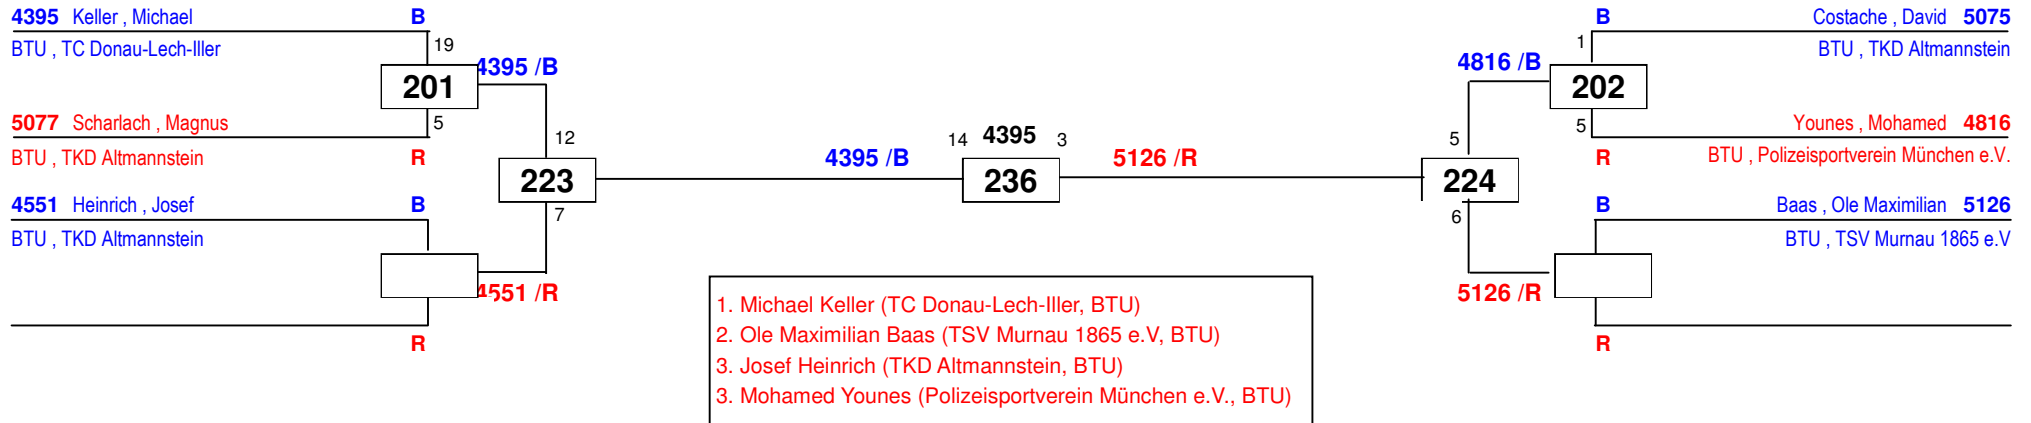

Int. Challenge Cup 2017

am 05.03.2017

J Bm-41 LK II

Draw Sheet