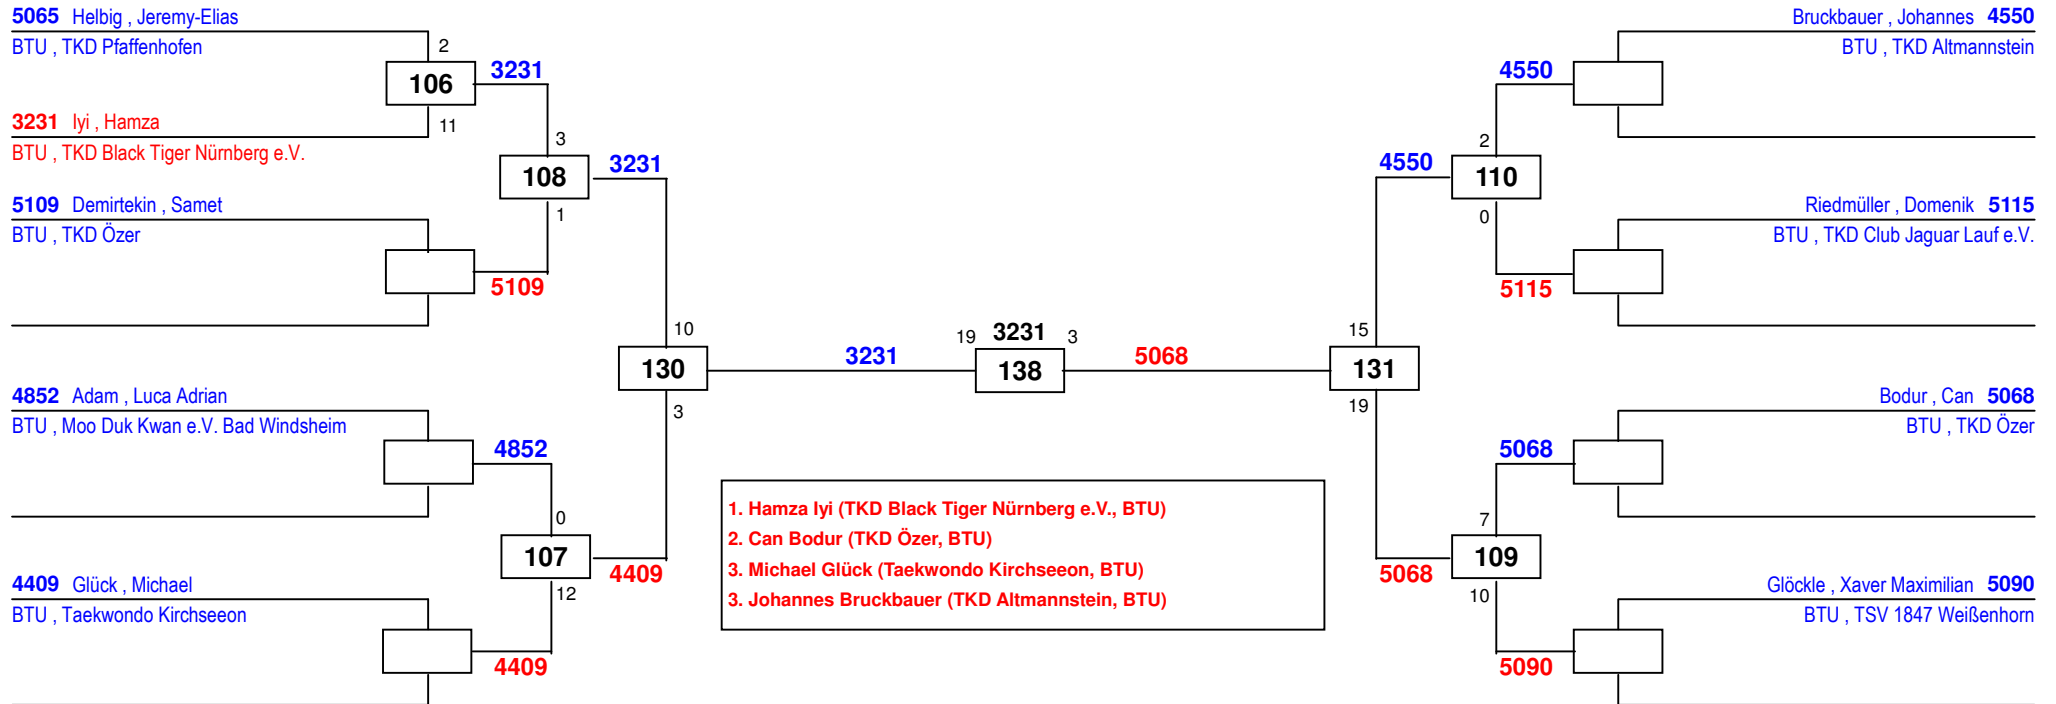

Int. Challenge Cup 2017

am 05.03.2017

J Cm-35 LK II

Draw Sheet